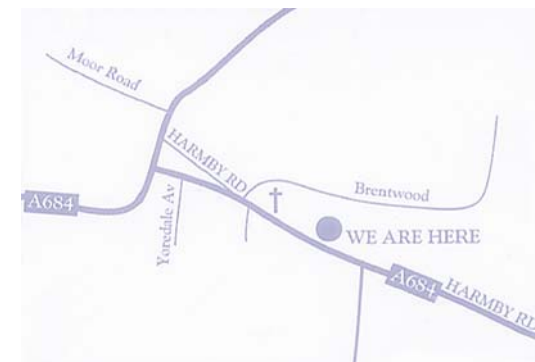

© Google Maps Interactive

Directions to Eastfield Lodge

Call us on 01969 623196
if you're on your way... Or feel
free to email more complex questions to
pauline@eastfieldlodge.co.uk

Google Maps are a wonderful tool for
finding directions from anywhere in the
country and you can click here to use a
fully interactive Google Map with
directions and items of local interest.
Just click on '[Directions To Here](#)' in the
Eastfield Lodge Window.