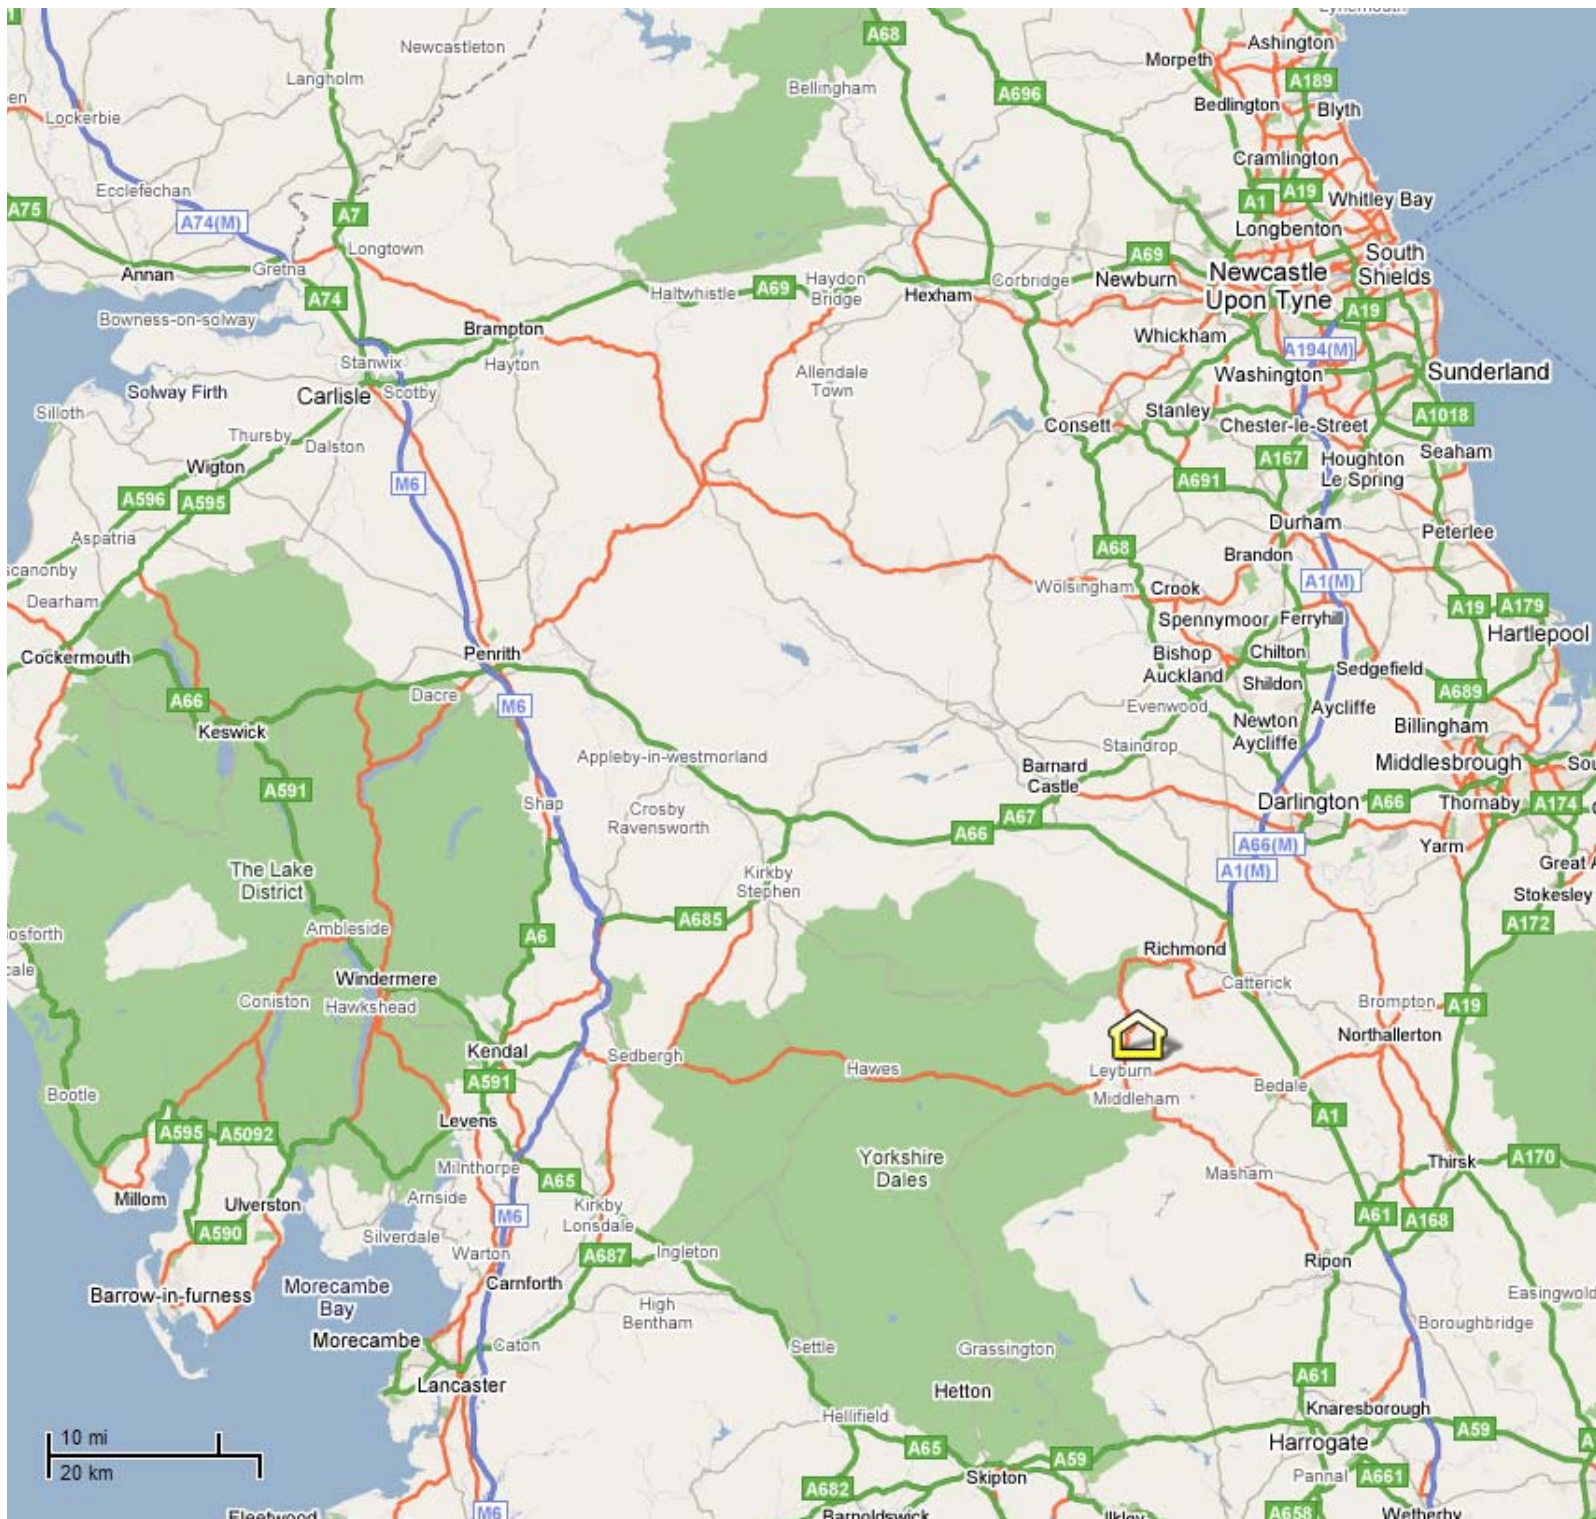

Directions to Eastfield Lodge

Call us on 01969 623196
if you're on your way... Or feel
free to email more complex questions to
pauline@eastfieldlodge.co.uk

Google Maps are a wonderful tool for
finding directions from anywhere in the
country and you can click here to use a
fully interactive Google Map with
directions and items of local interest.
Just click on '[Directions To Here](#)' in the
Eastfield Lodge Window.

© Google Maps Interactive

Directions to Eastfield Lodge

Call us on 01969 623196
if you're on your way... Or feel
free to email more complex questions to
pauline@eastfieldlodge.co.uk

Google Maps are a wonderful tool for
finding directions from anywhere in the
country and you can click here to use a
fully interactive Google Map with
directions and items of local interest.
Just click on '[Directions To Here](#)' in the
Eastfield Lodge Window.

© Google Maps Interactive