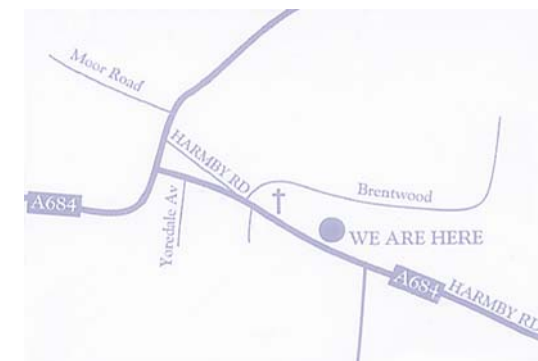

Directions to Eastfield Lodge

Call us on 01969 623196
if you're on your way... Or feel
free to email more complex questions to
pauline@eastfieldlodge.co.uk

Google Maps are a wonderful tool for
finding directions from anywhere in the
country and you can click here to use a
fully interactive Google Map with
directions and items of local interest.
Just click on '[Directions To Here](#)' in the
Eastfield Lodge Window.

© Google Maps Interactive

Directions to Eastfield Lodge

Call us on 01969 623196
if you're on your way... Or feel
free to email more complex questions to
pauline@eastfieldlodge.co.uk

Google Maps are a wonderful tool for
finding directions from anywhere in the
country and you can click here to use a
fully interactive Google Map with
directions and items of local interest.
Just click on '[Directions To Here](#)' in the
Eastfield Lodge Window.