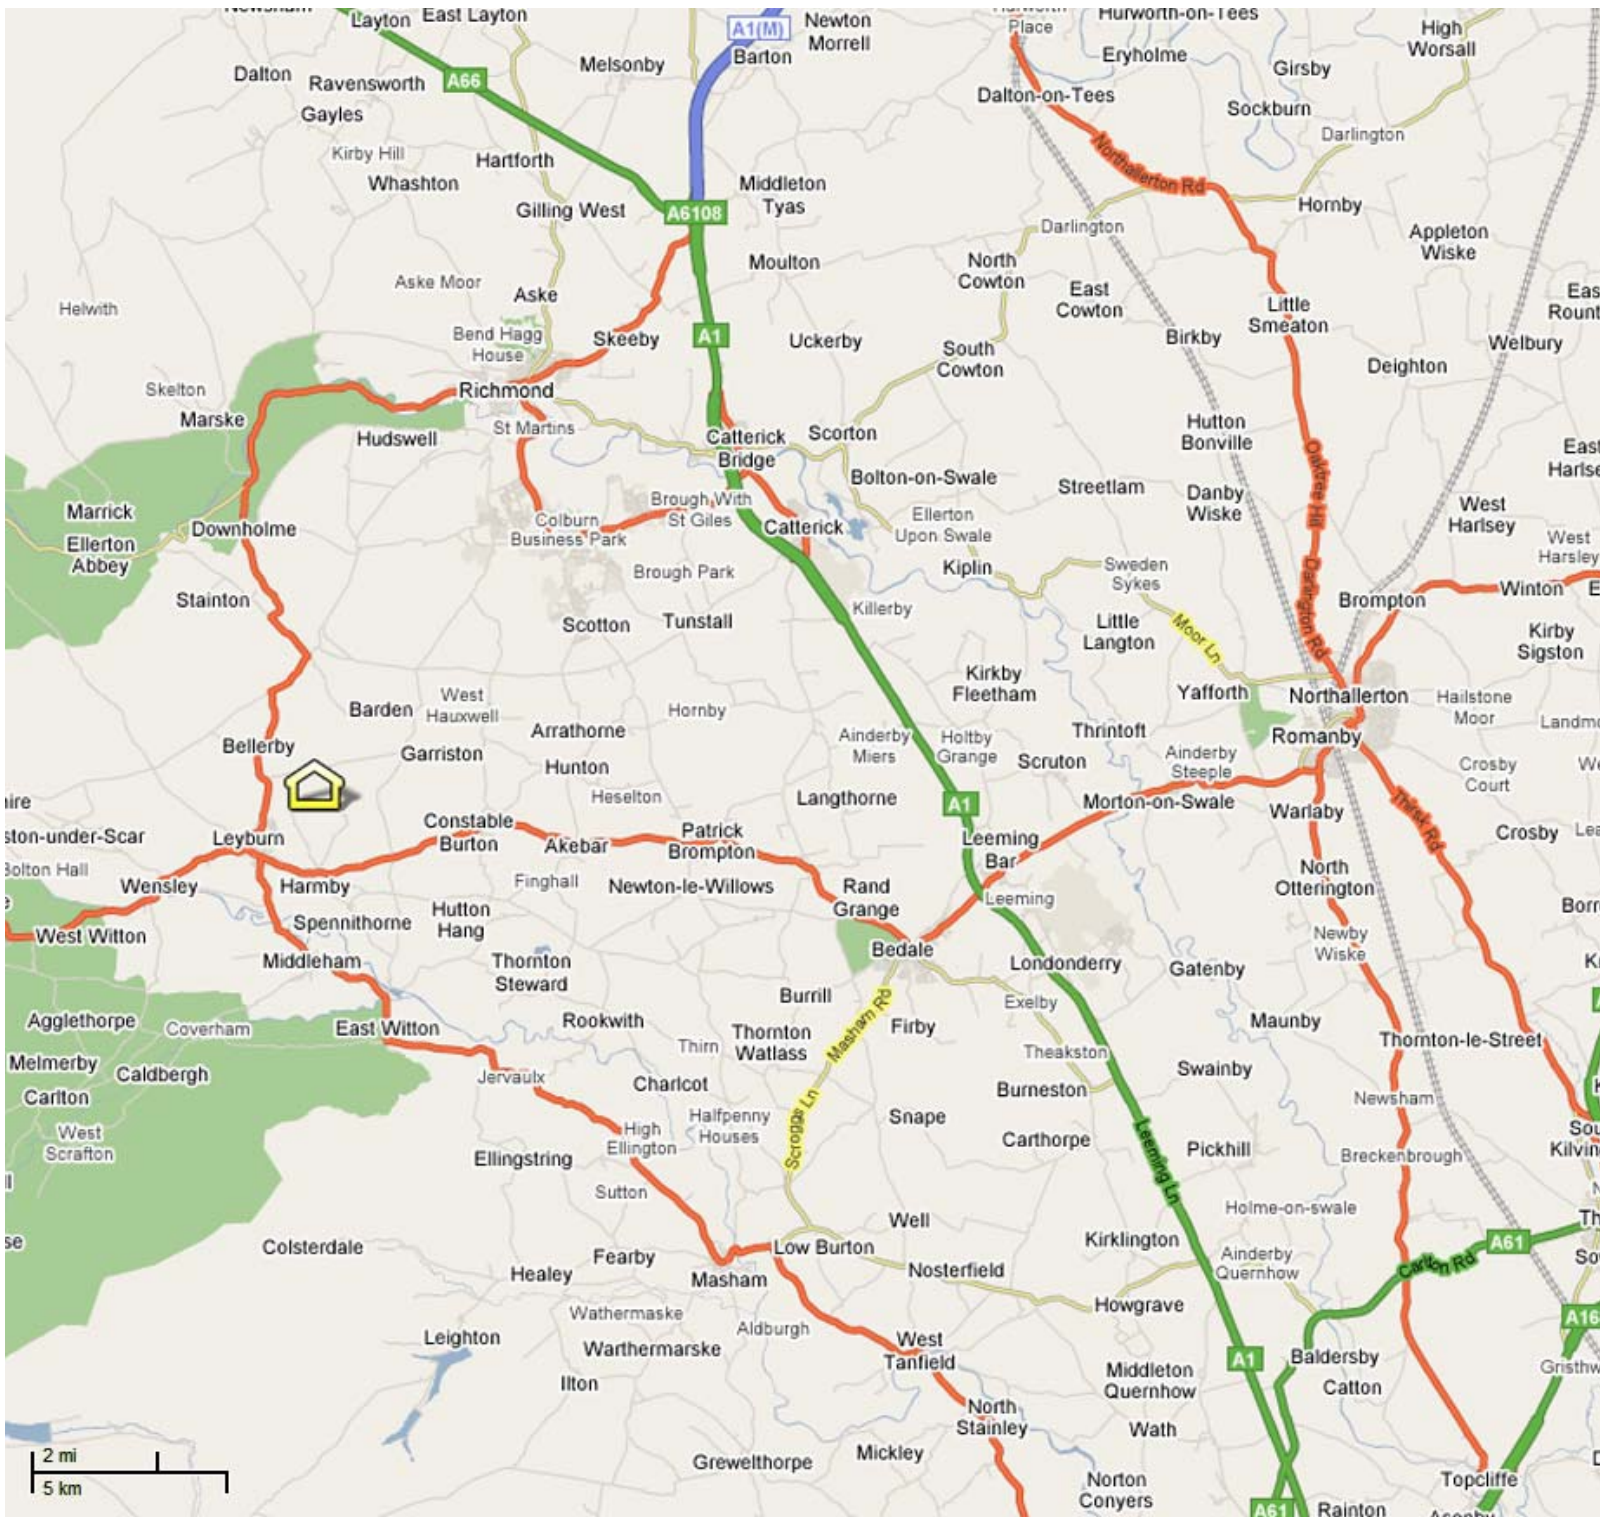

Directions to Eastfield Lodge

Call us on 01969 623196 or 07807 518892 if you're on your way... Or feel free to email more complex questions to paula@eastfieldlodge.co.uk

Google Maps are a wonderful tool for finding directions from anywhere in the country and you can click here to use a fully interactive Google Map with directions and items of local interest. Just click on '[Directions To Here](#)' in the Eastfield Lodge Window.

© Google Maps Interactive