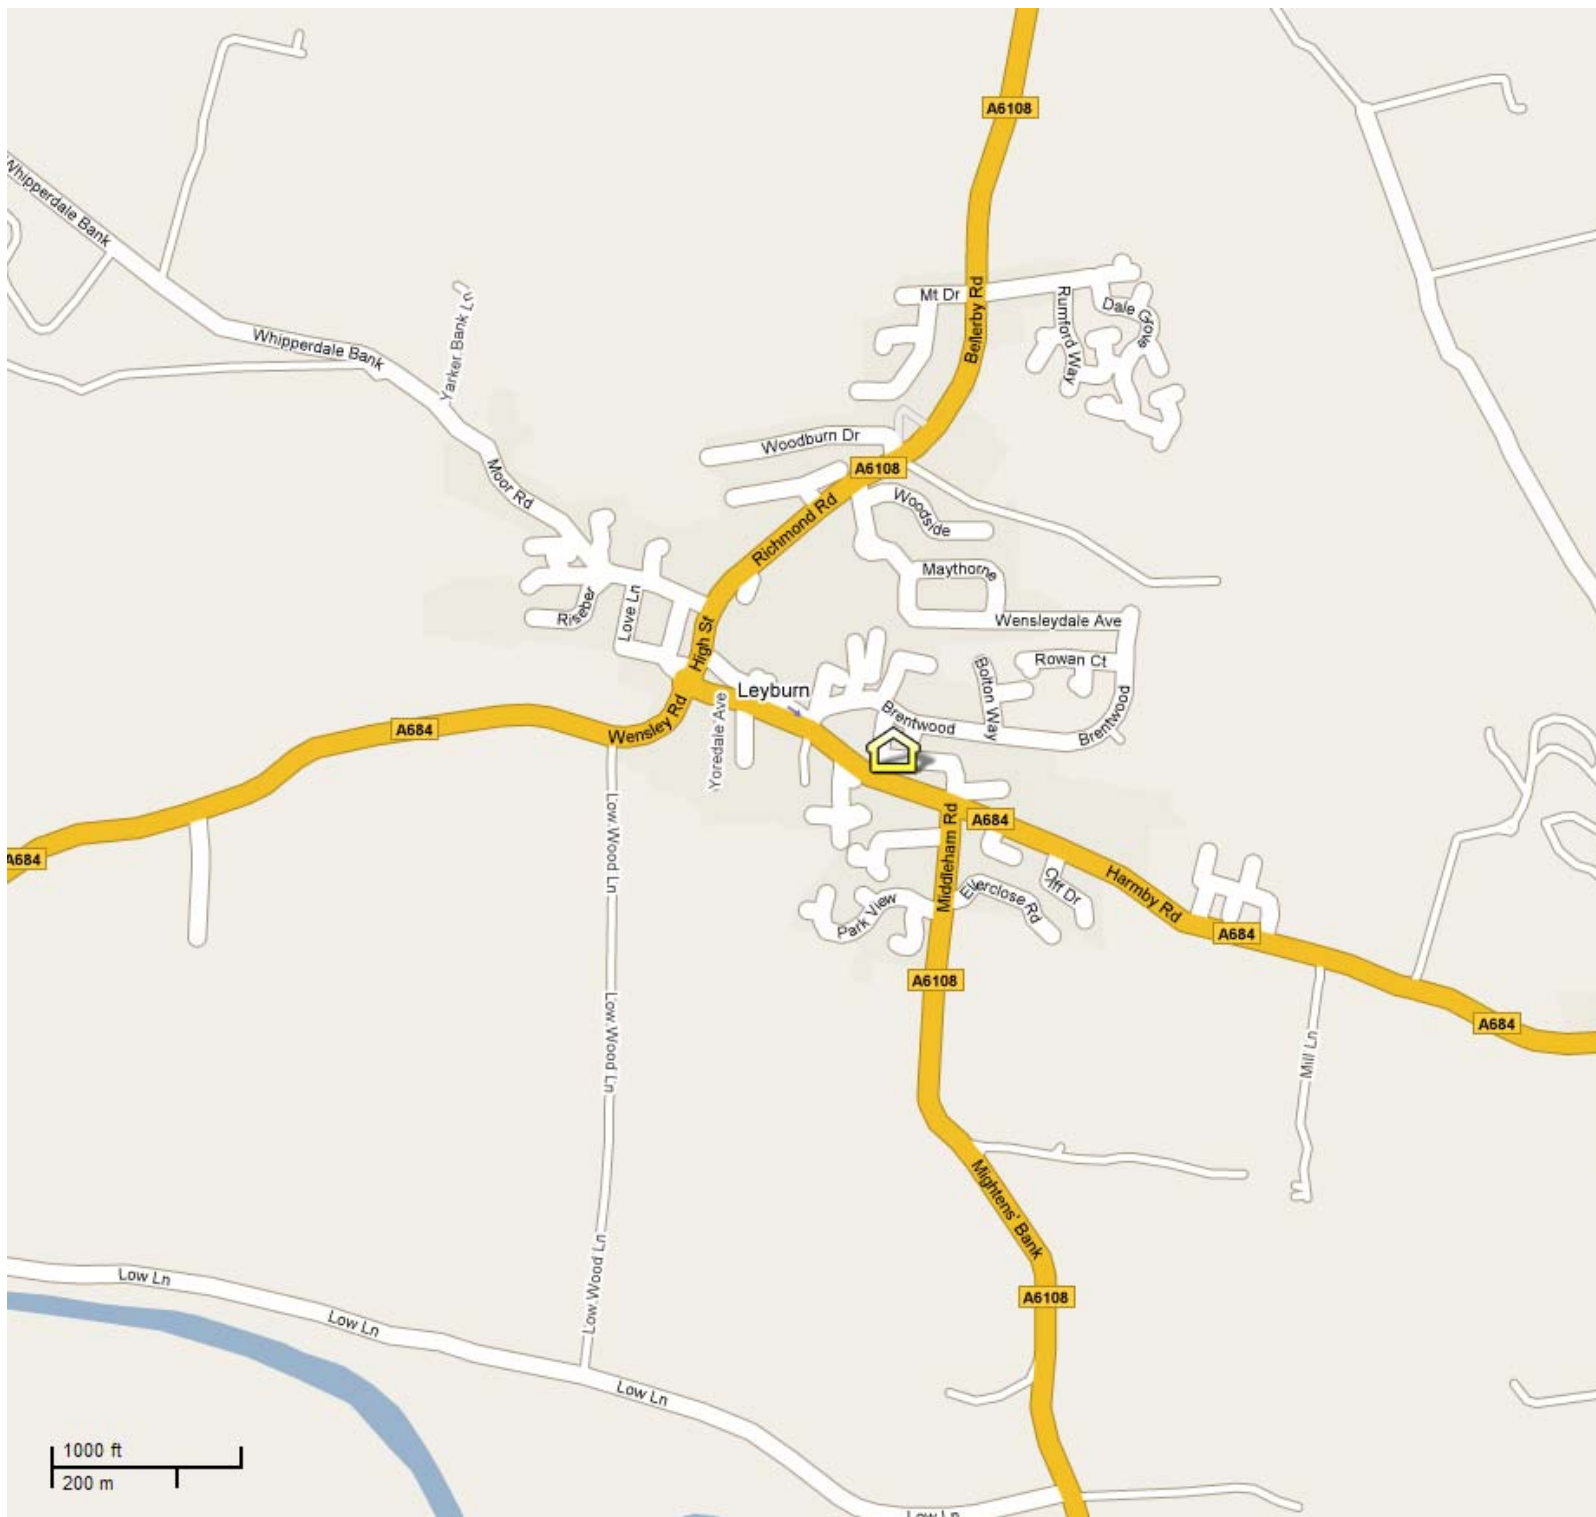

© Google Maps Interactive

Directions to Eastfield Lodge

Call us on 01969 623196
if you're on your way... Or feel
free to email more complex questions to
pauline@eastfieldlodge.co.uk

Google Maps are a wonderful tool for
finding directions from anywhere in the
country and you can click here to use a
fully interactive Google Map with
directions and items of local interest.
Just click on '[Directions To Here](#)' in the
Eastfield Lodge Window.

© Google Maps Interactive