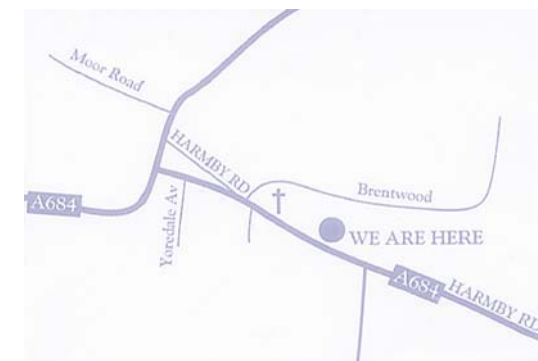

© Google Maps Interactive

Directions to Eastfield Lodge

Call us on 01969 623196
if you're on your way... Or feel
free to email more complex questions to
pauline@eastfieldlodge.co.uk

Google Maps are a wonderful tool for
finding directions from anywhere in the
country and you can click here to use a
fully interactive Google Map with
directions and items of local interest.
Just click on '[Directions To Here](#)' in the
Eastfield Lodge Window.

© Google Maps Interactive