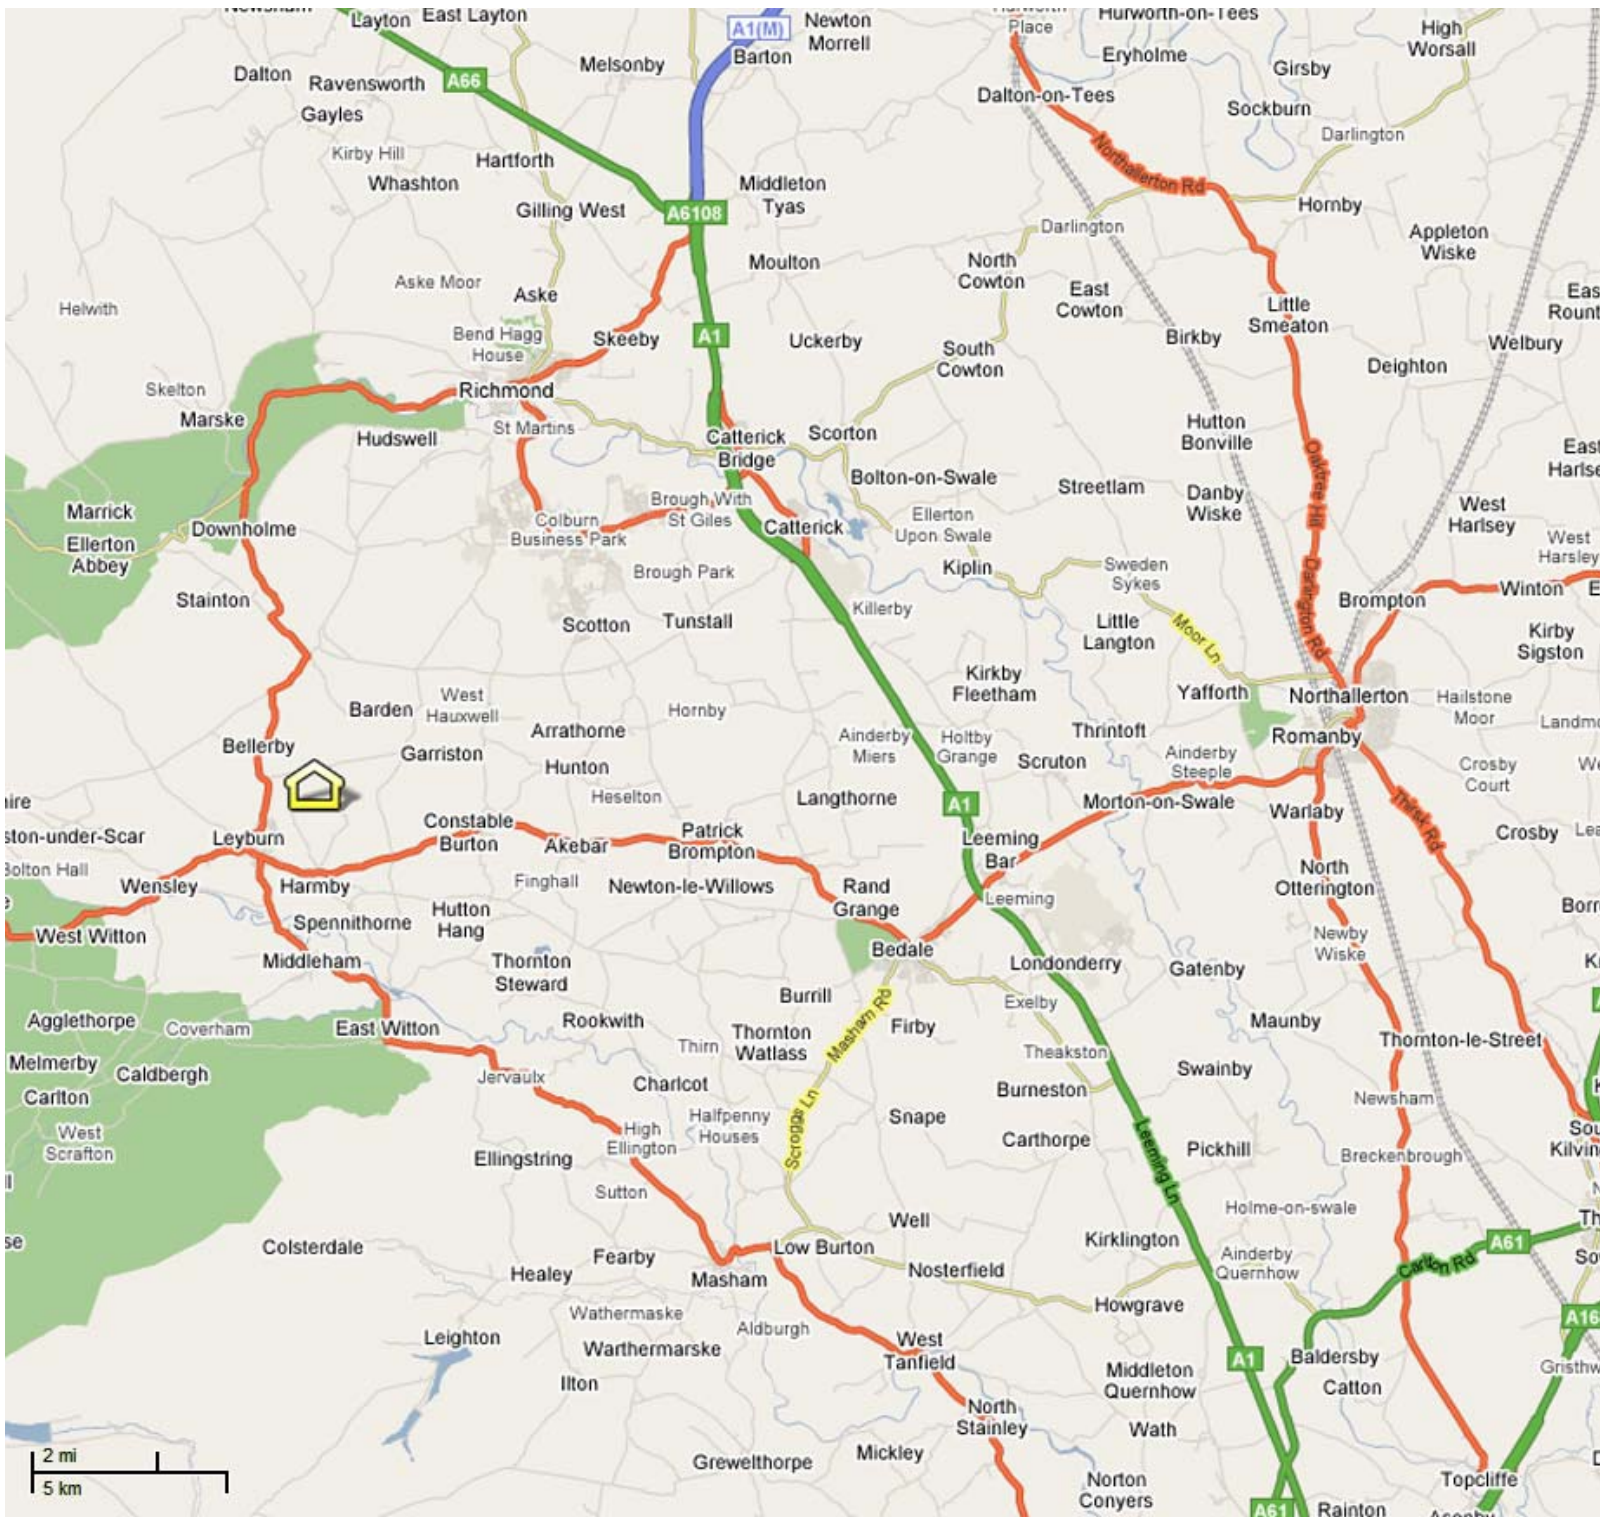

© Google Maps Interactive

Directions to Eastfield Lodge

Call us on 01969 623196
if you're on your way... Or feel
free to email more complex questions to
pauline@eastfieldlodge.co.uk

Google Maps are a wonderful tool for
finding directions from anywhere in the
country and you can click here to use a
fully interactive Google Map with
directions and items of local interest.
Just click on '[Directions To Here](#)' in the
Eastfield Lodge Window.

© Google Maps Interactive