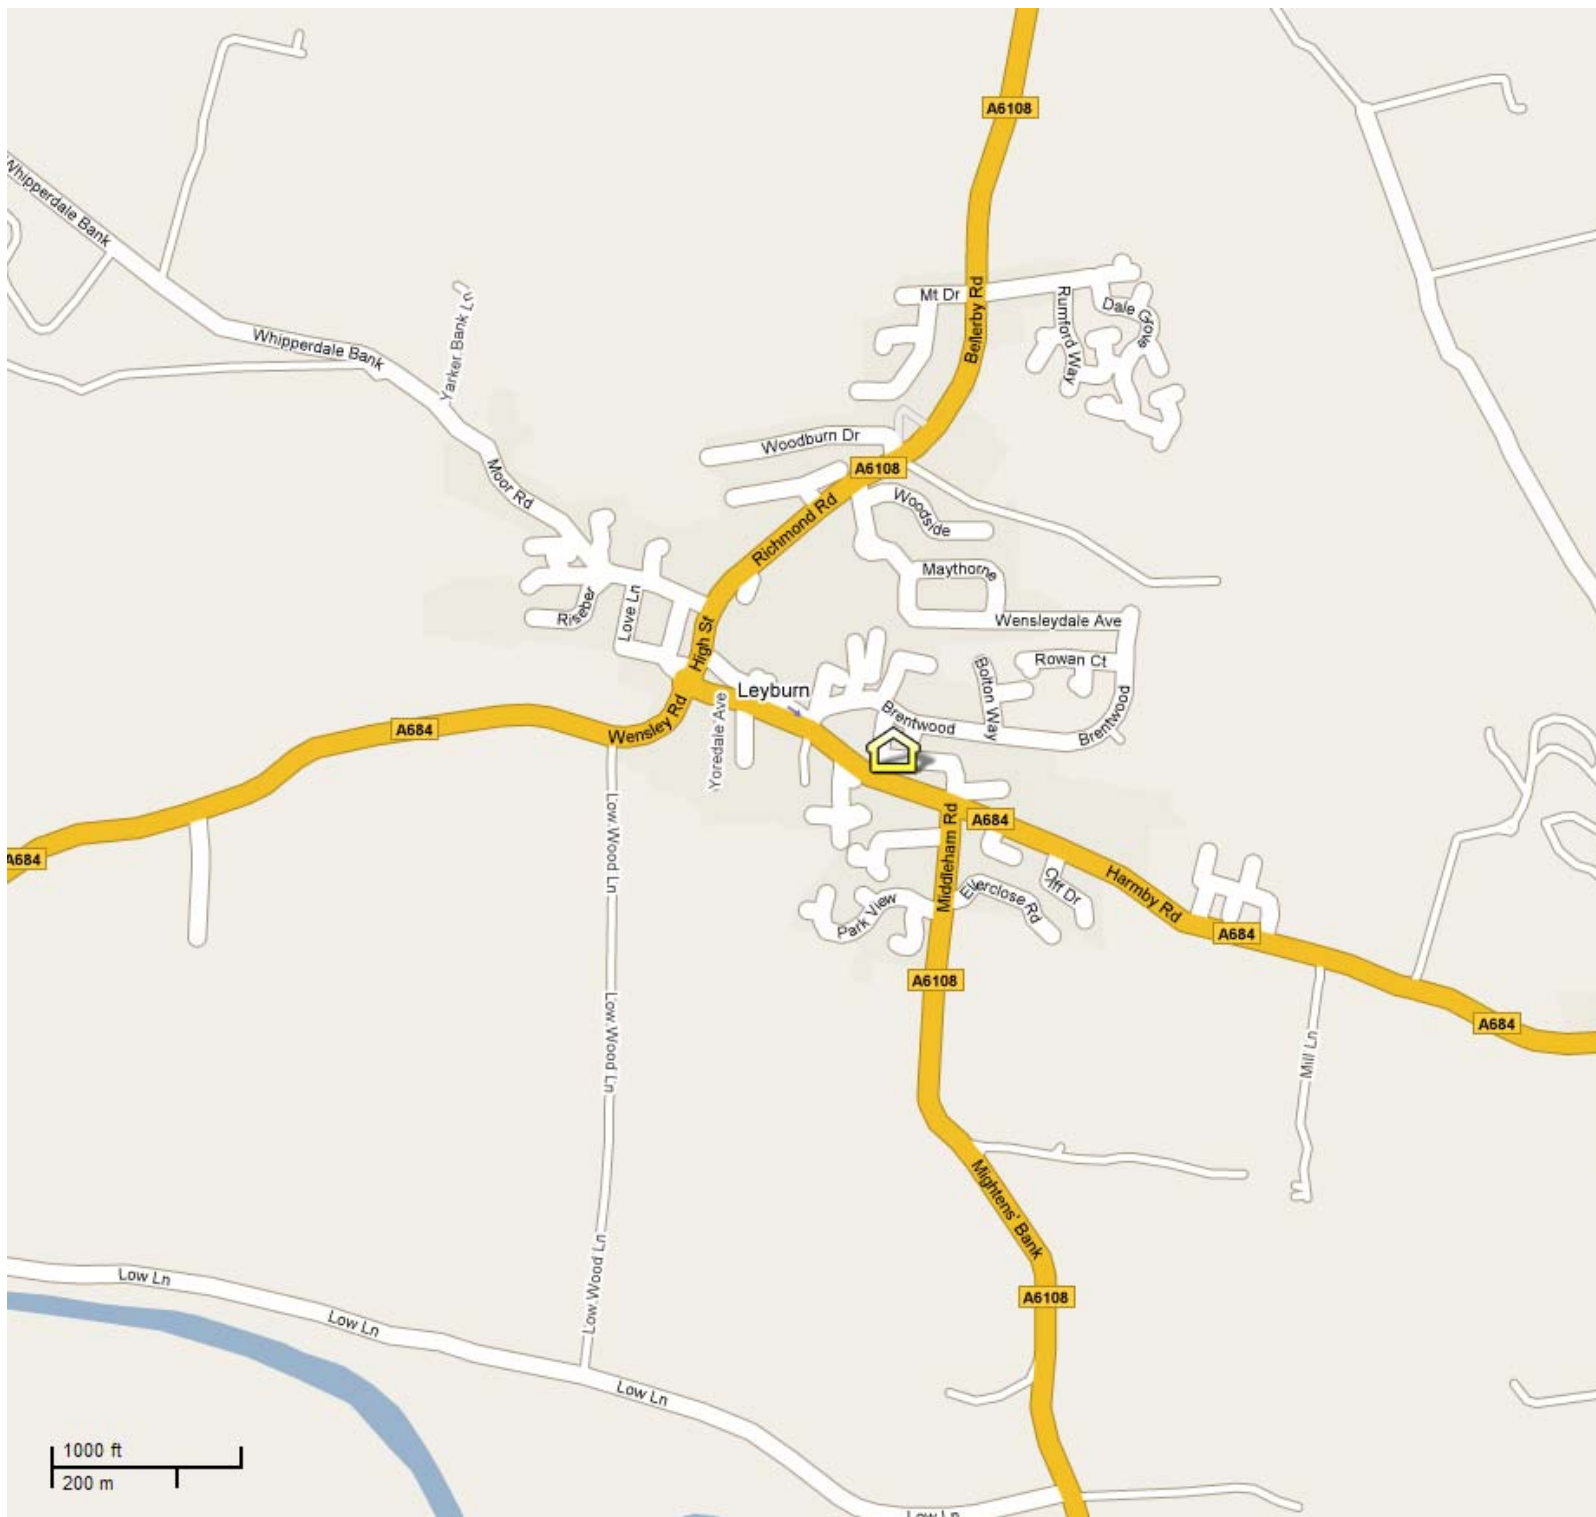

Google Maps are a wonderful tool for finding directions from anywhere in the country and you can click here to use a fully interactive Google Map with directions and items of local interest. Just click on '[Directions To Here](#)' in the Eastfield Lodge Window.

© Google Maps Interactive