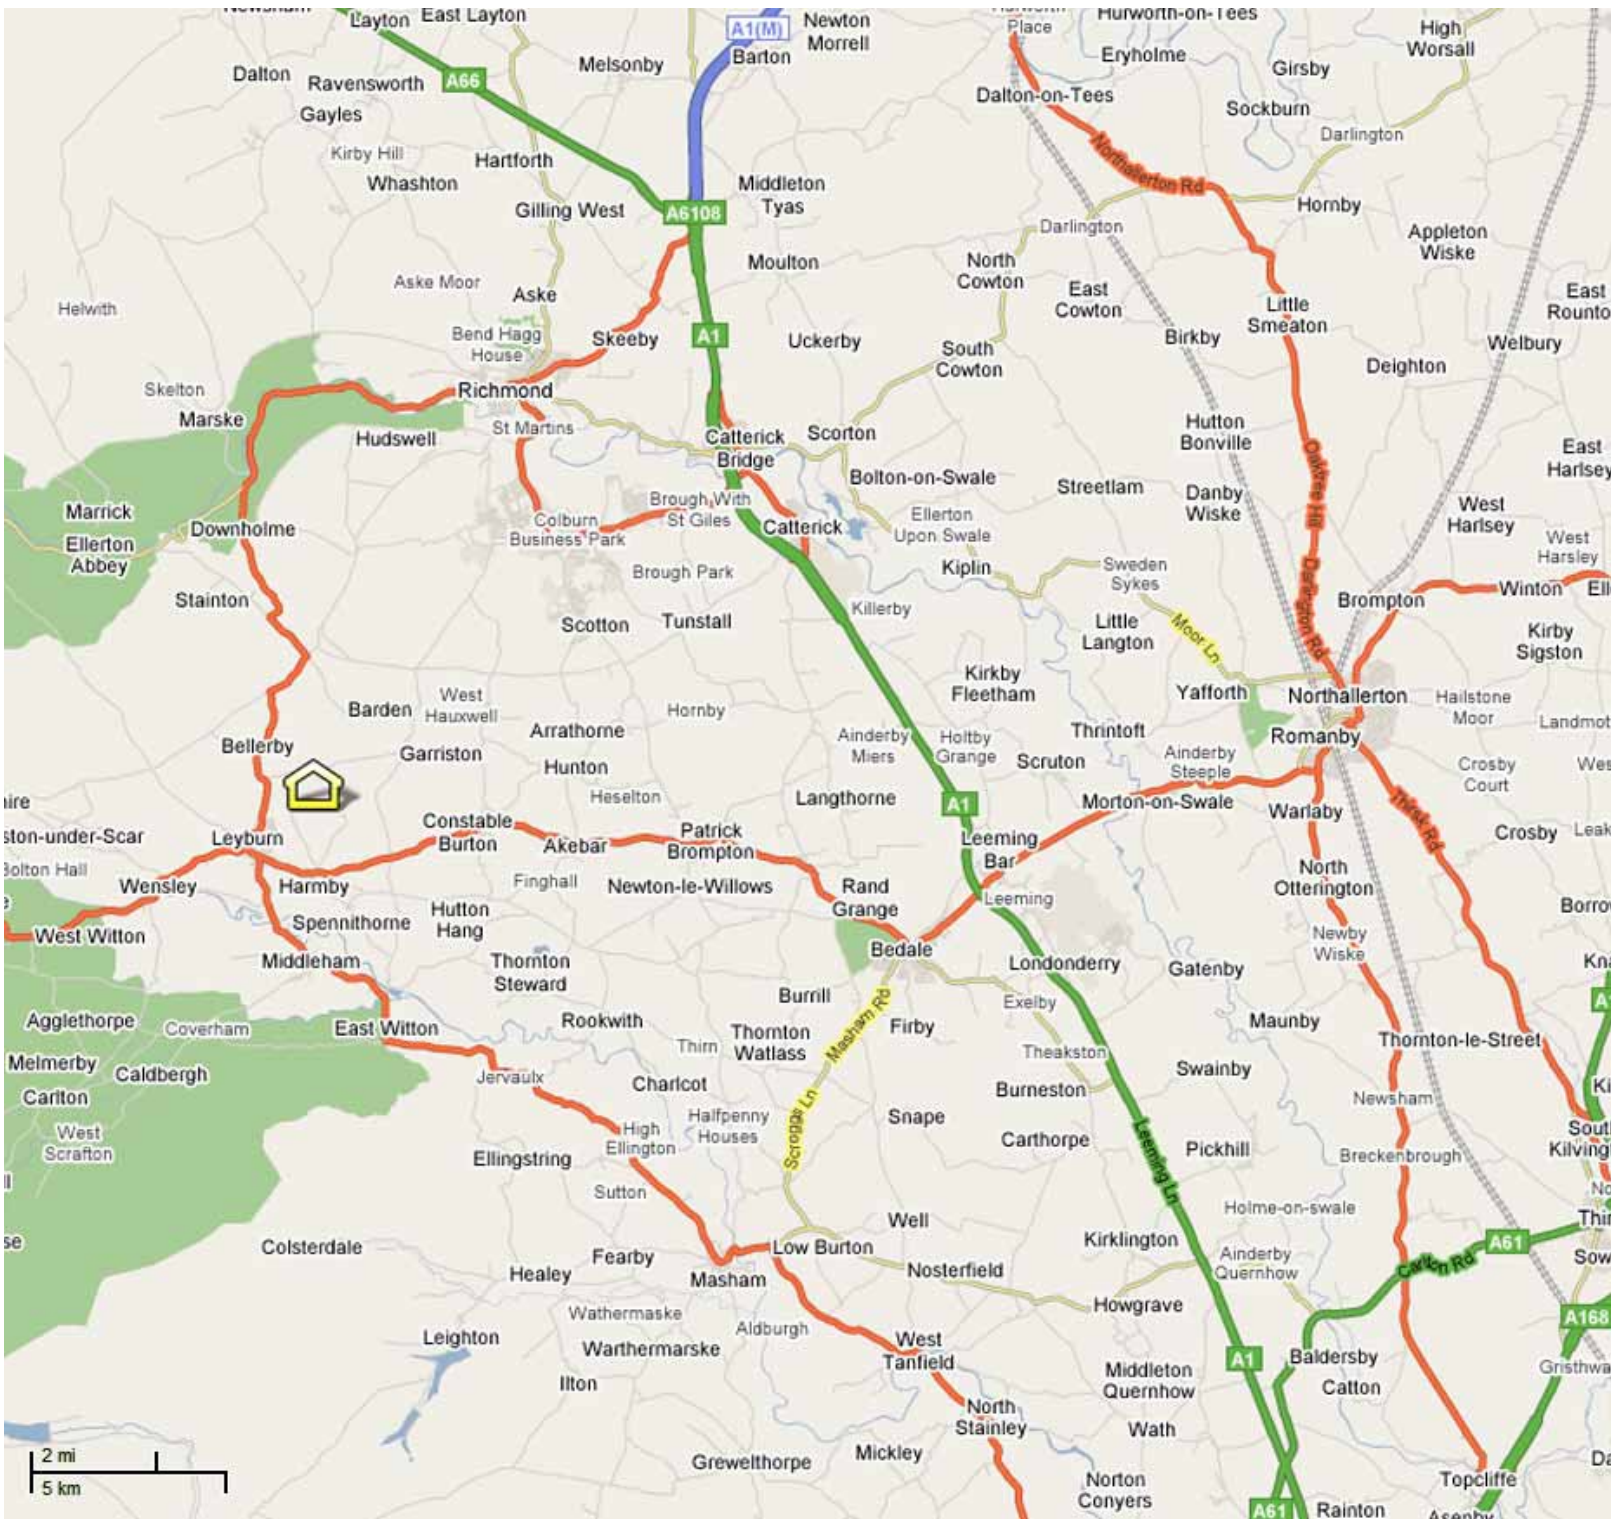

Directions to Eastfield Lodge

Call us on 01969 623196 or 07807 518892 if you're on your way... Or feel free to email more complex questions to paula@eastfieldlodge.co.uk

Google Maps are a wonderful tool for finding directions from anywhere in the country and you can click here to use a fully interactive Google Map with directions and items of local interest. Just click on '[Directions To Here](#)' in the Eastfield Lodge Window.

© Google Maps Interactive

Directions to Eastfield Lodge

Call us on 01969 623196 or 07807 518892 if you're on your way... Or feel free to email more complex questions to paula@eastfieldlodge.co.uk

Google Maps are a wonderful tool for finding directions from anywhere in the country and you can click here to use a fully interactive Google Map with directions and items of local interest. Just click on '[Directions To Here](#)' in the Eastfield Lodge Window.