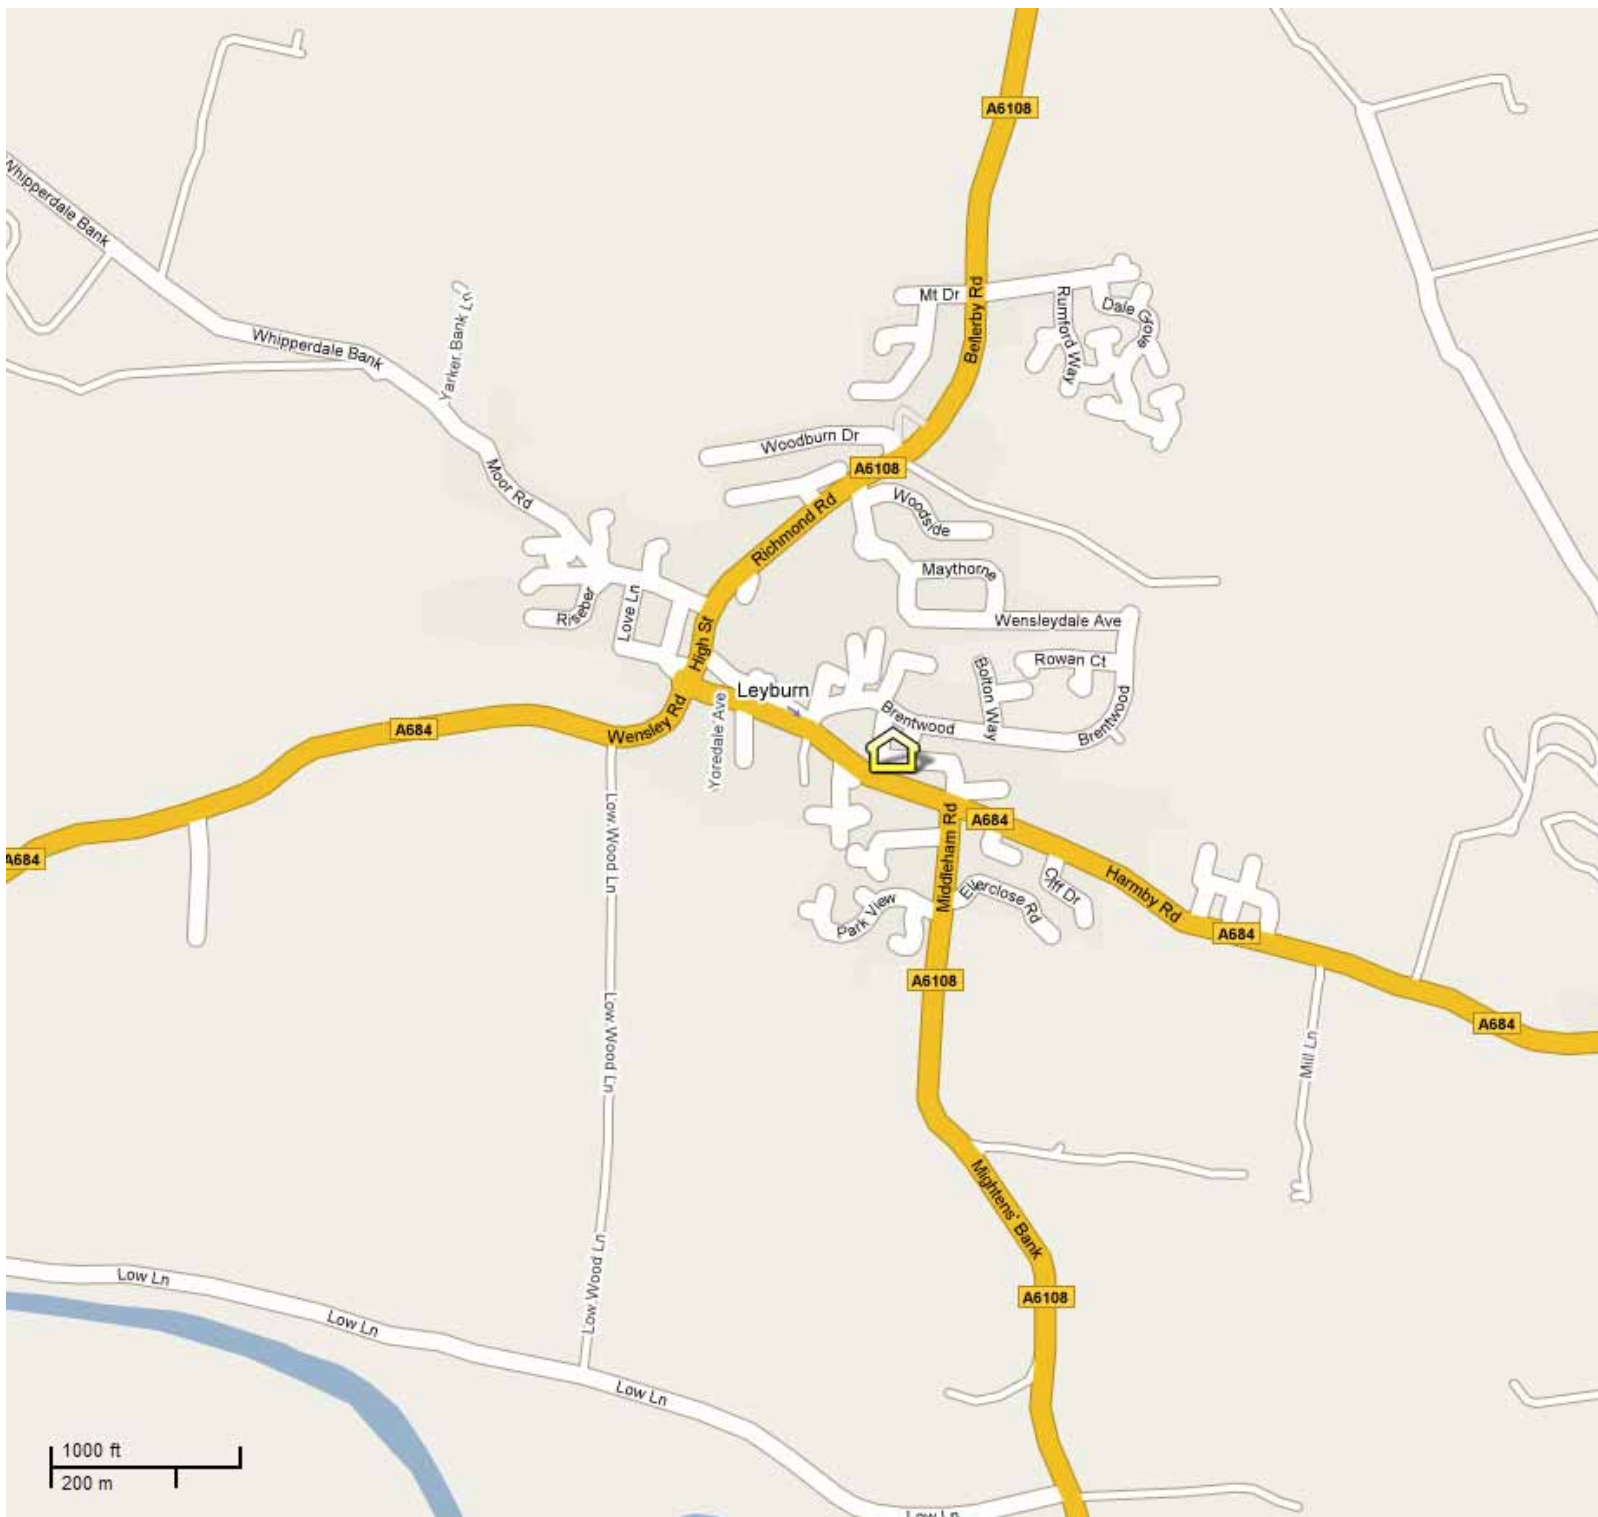

© Google Maps Interactive

Directions to Eastfield Lodge

Call us on 01969 623196 or 07807 518892 if you're on your way... Or feel free to email more complex questions to paula@eastfieldlodge.co.uk

Google Maps are a wonderful tool for finding directions from anywhere in the country and you can click here to use a fully interactive Google Map with directions and items of local interest. Just click on '[Directions To Here](#)' in the Eastfield Lodge Window.

© Google Maps Interactive