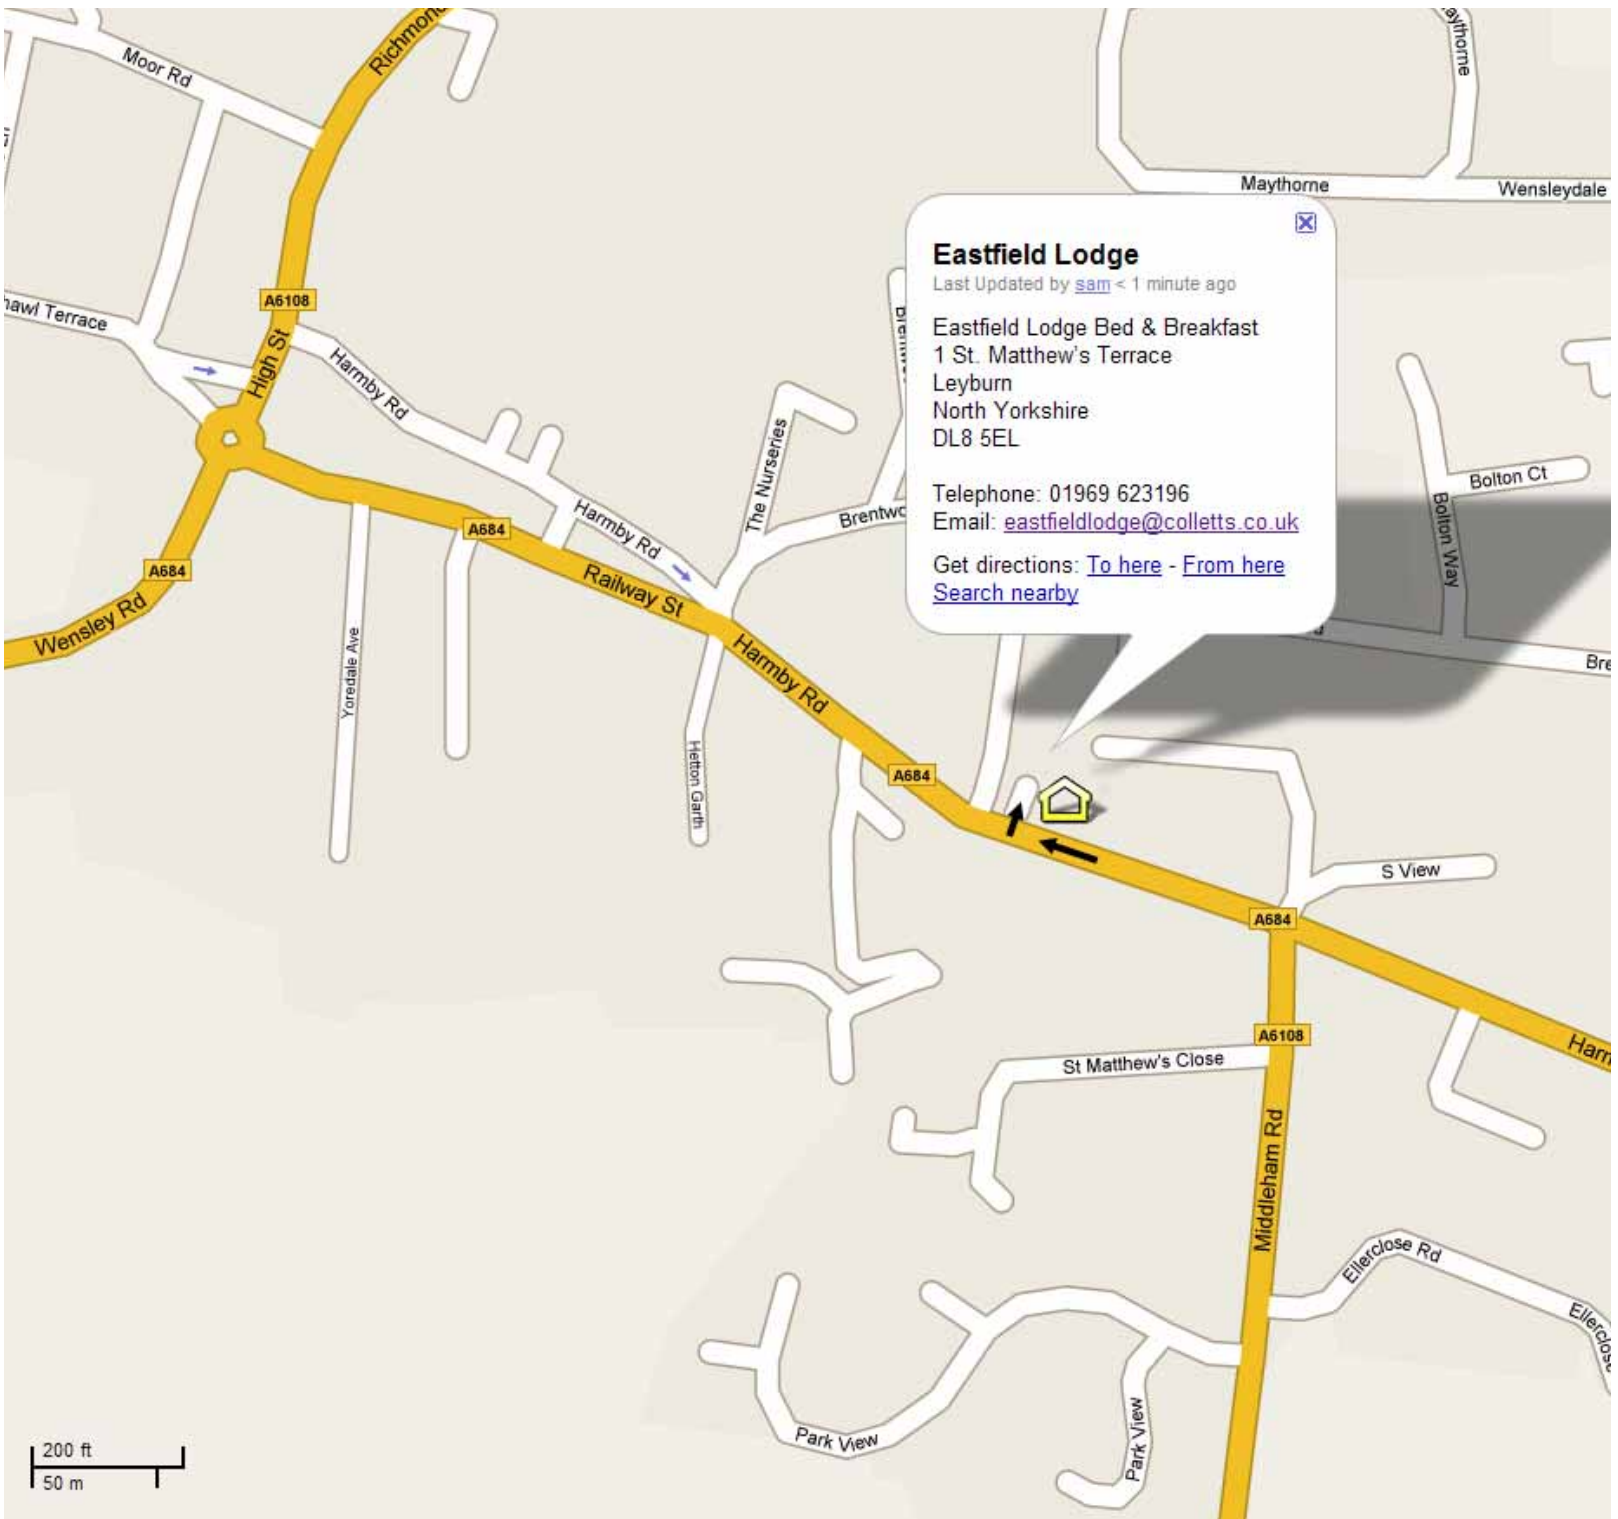

© Google Maps Interactive

Directions to Eastfield Lodge

Call us on 01969 623196 or 07807 518892 if you're on your way... Or feel free to email more complex questions to paula@eastfieldlodge.co.uk

Google Maps are a wonderful tool for finding directions from anywhere in the country and you can click here to use a fully interactive Google Map with directions and items of local interest. Just click on '[Directions To Here](#)' in the Eastfield Lodge Window.

© Google Maps Interactive